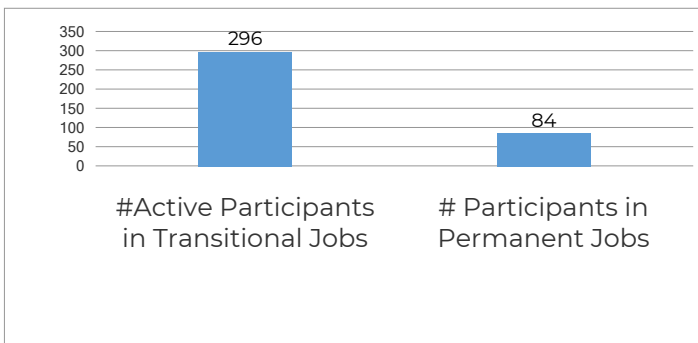

LITTER ABATEMENT

PARTICIPANT JOB PLACEMENTS, YEAR TO DATE

TOTAL COMMUNITY REINVESTMENT

\$2,607,412

Includes real earnings for Cleanslate interns in Fiscal Year 2020 and real earnings for Cleanslate interns who were also placed into permanent, quality employment in Fiscal Year 2020.