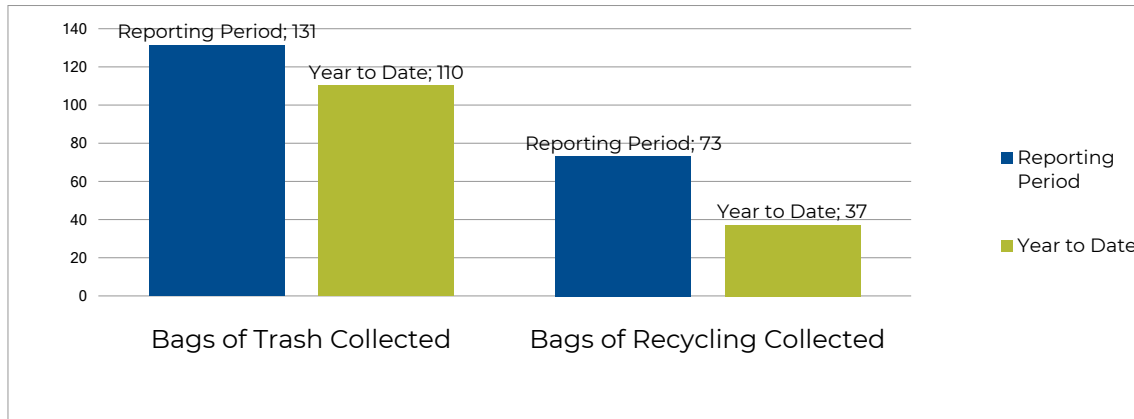

LITTER ABATEMENT

PARTICIPANT JOB PLACEMENTS, YEAR TO DATE

TOTAL COMMUNITY REINVESTMENT

\$2,607,412

Includes real earnings for Cleanslate interns in Fiscal Year 2020 and real earnings for Cleanslate interns who were also placed into permanent, quality employment in Fiscal Year 2020.