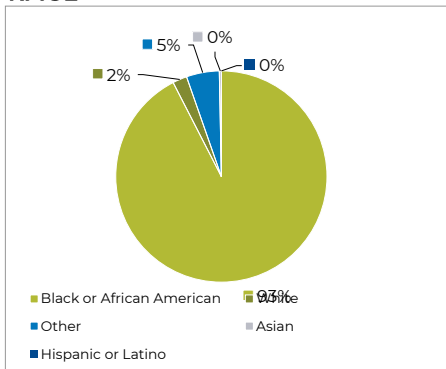

PARTICIPANT DEMOGRAPHICS, YEAR TO DATE

RACE