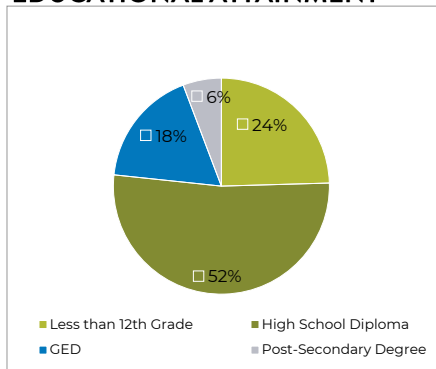

EDUCATIONAL ATTAINMENT

72%

of Cleanslate participants who found permanent jobs stayed employed for at least a year in Fiscal Year 2020!

Cleanslate participants who find permanent jobs currently earn an average hourly wage of...

$16.24

Cleanslate participants who find permanent jobs work...

39

hours per week, on average.