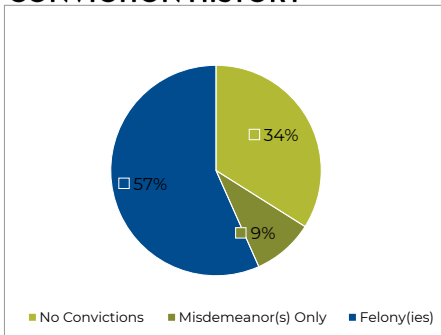

Cleanslate participants who find permanent jobs currently earn an average hourly wage of...

\$16.24

Cleanslate participants who find permanent jobs work...

39

hours per week, on average.

CONVICTION HISTORY