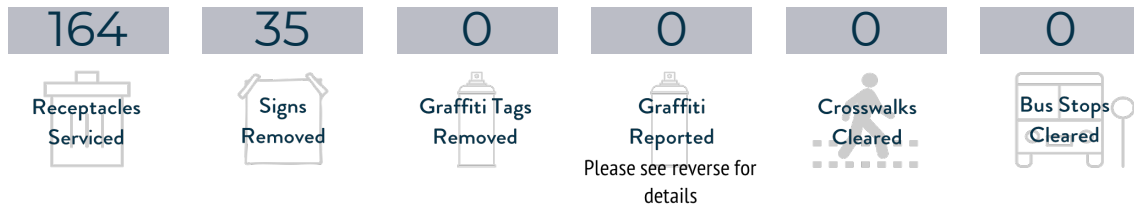

LITTER ABATEMENT

PARTICIPANT JOB PLACEMENTS, YEAR TO DATE

TOTAL COMMUNITY REINVESTMENT

\$2,607,412

Includes real earnings for Cleanslate interns in Fiscal Year 2020 and real earnings for Cleanslate interns who were also placed into permanent, quality employment in Fiscal Year 2020.