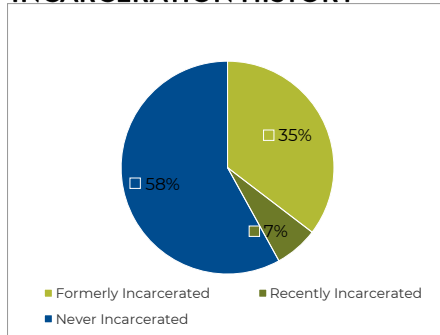

INCARCERATION HISTORY

GRAFFITI DETAIL, YEAR TO DATE

Date Reported	# of Tags Reported	Graffiti Reference Numbers

CONTACT CLEANSLATE

MAILING ADDRESS

1540 S. Ashland
Suite 105
Chicago, IL 60608

REFER SOMEONE TO OUR PROGRAM

P: 312-226-6361
E: contact@cleanslatechicago.org
W: cleanslatechicago.org

LEARN MORE

Cara: carachicago.org
Cara Connects: caraconnects.com

f /CleanslateChicago
in /CleanslateChicago
@CleanslateChicago